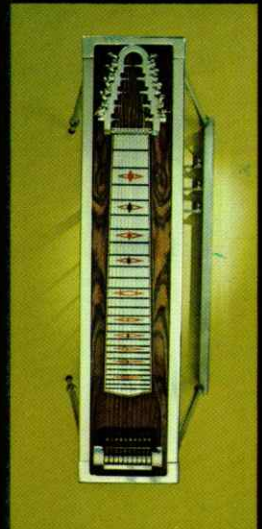

- **PAKKAWOOD**

Stronger and lighter than aluminum, reducing overall weight 10%

Sustains acoustic resonance of strings three times longer than natural wood.

Requires less retuning

Resists stains and burns and retains its brilliant finish.

- Exclusive — quick-disconnect cross-shafts permit fast changes in pedal configuration.
- Chrome-plated wraparound end caps and aluminum side-rails for added strength and longer life.
- Noiseless, long-lasting Nyloglass foot pedal brackets.
- Adjustable chrome-plated knee levers.
- Double raise, double lower, universal type changer.
- Top quality Schaller tuning keys.
- Pick-up — 18,000 OHM high output (fully shielded)