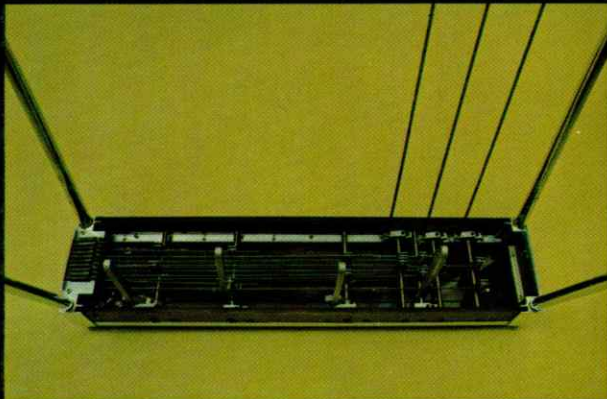

- Exclusive — quick-disconnect cross-shafts permit fast changes in pedal configuration.
- Chrome-plated wraparound end caps and aluminum side-rails for added strength and longer life.
- Noiseless, long-lasting Nyloglass foot pedal brackets.
- Adjustable chrome-plated knee levers.
- Double raise, double lower, universal type changer.
- Top quality Schaller tuning keys.
- Pick-up — 18,000 OHM high output (fully shielded)