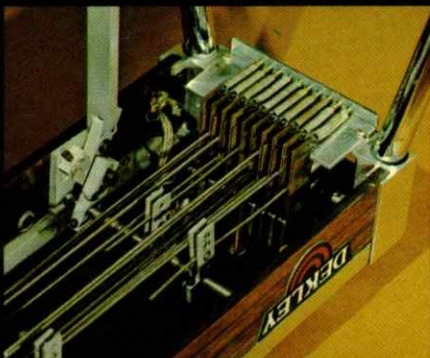

steel guitars

Floor als	Extra Knee Levers
—	—
—	—
2	2
2	2

compare

these important features with competitive guitars on the market today and you'll agree that the exciting new Dekley is engineered to meet your every need.

- Exclusive — quick-disconnect cross-shafts permit fast changes in pedal configuration.
- Chrome-plated wraparound end caps and aluminum side-rails for added strength and longer life.
- Noiseless, long-lasting Nyloglass foot pedal brackets.
- Adjustable chrome-plated knee levers.
- Double raise, double lower, universal type changer.
- Top quality Schaller tuning keys.
- Pick-up — 18,000 OHM high output (fully shielded)