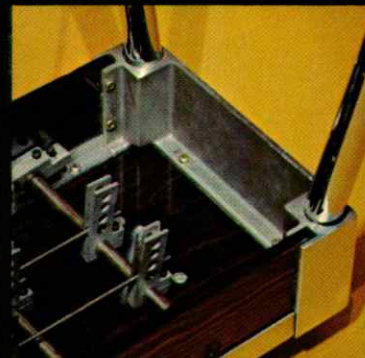

- Exclusive — quick-disconnect cross-shafts permit fast changes in pedal configuration.
- Chrome-plated wraparound end caps and aluminum side-rails for added strength and longer life.
- Noiseless, long-lasting Nyloglass foot pedal brackets.
- Adjustable chrome-plated knee levers.
- Double raise, double lower, universal type changer.
- Top quality Schaller tuning keys.
- Pick-up — 18,000 OHM high output (fully shielded)